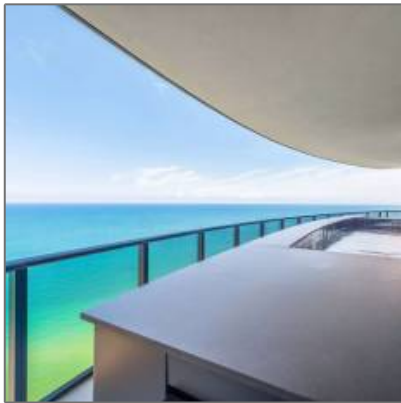

Porsche Design Tower
2805 ~ OCEANFRONT
RESIDENCE WITH ITS
OWN CAR ELEV

3,171 Sqft - 18555 Collins, SUNNY ISLES BEACH,
Florida 33160, United States

Basic [Details](#)

Property Type:	Residential
Listing Type:	For Rent
Listing ID:	298548
Price Type:	Per Month
Price:	\$19,500 Per Month
View:	Sea
Bedrooms:	4
Rooms:	4
Bathrooms:	4
Half Bathrooms:	1
Square Footage:	3,171 Sqft
Year Built:	2016
MLS:	A10506221

Address [Map](#)

Location Text:	18555 Collins, SUNNY ISLES BEACH, Florida 33160, United States
Country:	USA
State:	FL
County:	MIAMI-DADE
City:	SUNNY ISLES BEACH
Zipcode:	33160
Street Number:	18555
Street:	Collins
Building Name:	Porsche Design Tower
Floor Number:	28
Longitude:	W81° 52' 48.8"
Latitude:	N25° 56' 53.6"