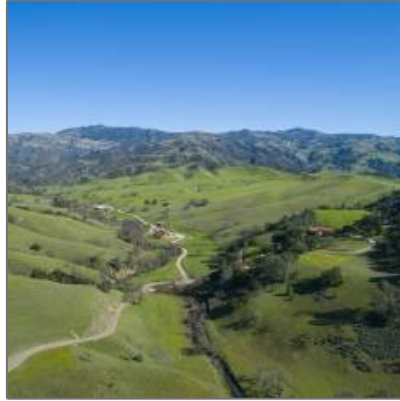

# Latigo Estate

13,438 Sqft - 3420 Brinkerhoff Avenue, Santa Ynez, California, United States

## Address Map

Location Text:	<b>3420 Brinkerhoff Avenue, Santa Ynez, California, United States</b>
Country:	<b>USA</b>
State:	<b>CA</b>
City:	<b>Santa Ynez</b>
Street:	<b>3420 Brinkerhoff Avenue</b>
Postal Code:	<b>93460</b>
Longitude:	<b>W121° 57' 35.5"</b>
Latitude:	<b>N34° 40' 33.1"</b>