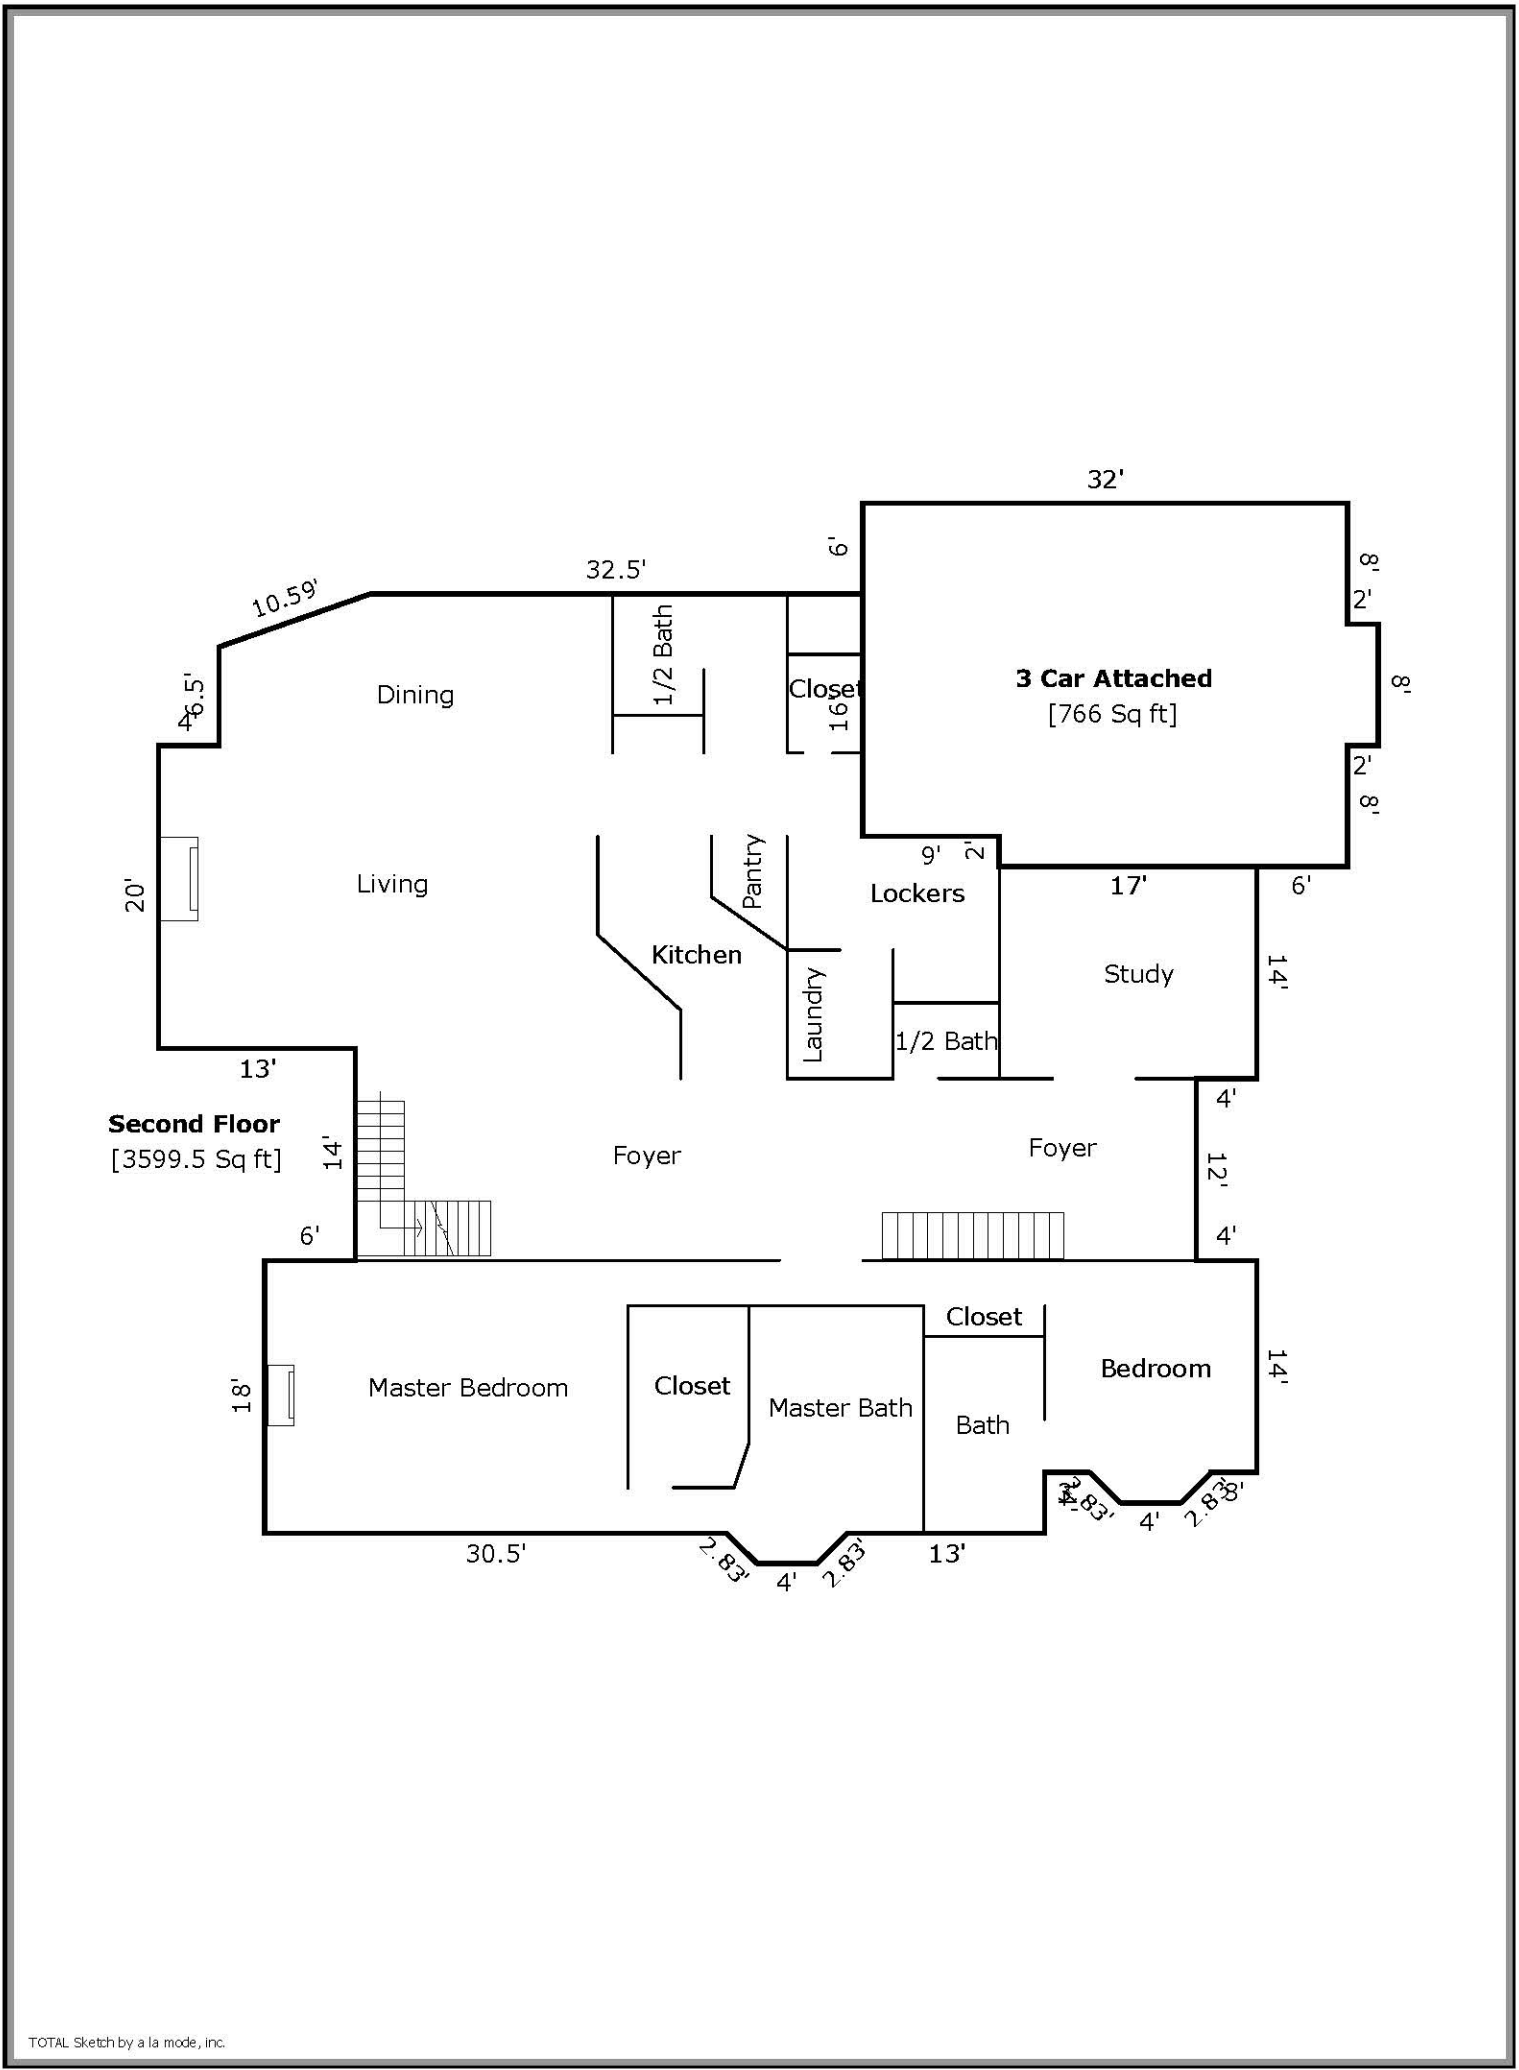

### Building Sketch (Page - 2)

Borrower	Jennifer Milazzo				
Property Address	131 Windwood Circle				
City	Breckenridge	County	Summit	State	CO Zip Code 80424
Lender/Client					

TOTAL Sketch by a la mode, inc.